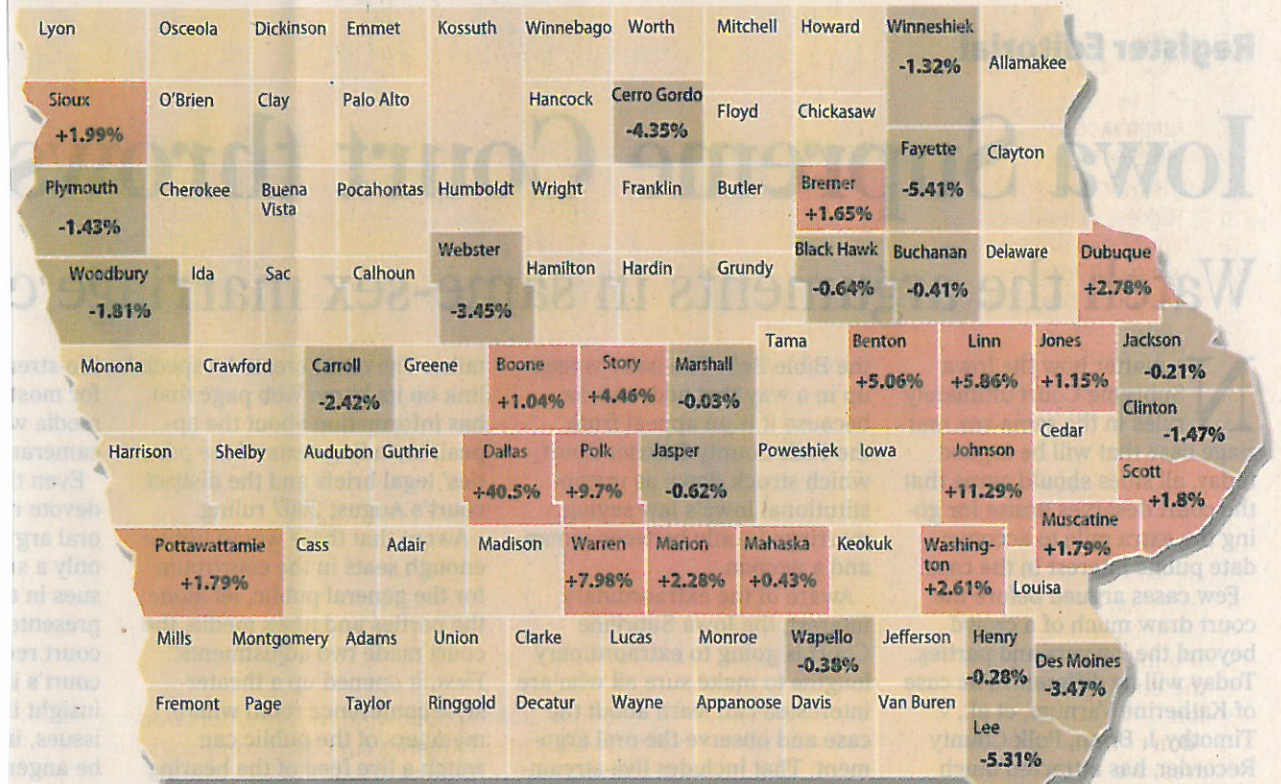

Metro area gains; rural counties lose

The Des Moines metro area, especially Dallas County, has continued to grow since 2000 as many rural counties have lost residents, according to census estimates released today.

Population change in Iowa counties since 2000 (based on surveys collected between 2005 and 2007)

KEY: Counties that gained population Counties that lost population

Note: Current estimates are only available for counties with at least 20,000 residents.